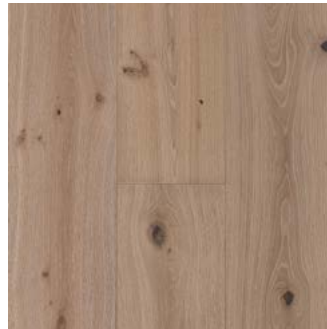

GRAND LEGNO™

PREMIUM HARDWOOD FLOORS

Color: Dorsten

Specifications

Species:	European White Oak	Grade:	Character
Size:	5/8" x 10.25" x 87" RL	Treatment:	Dual Tone Thermal
Wear Layer:	4mm Sawn	Installation:	Glue Down Staple (Glue Assist)
Texture:	Open Grain Brushed	Application:	Floor & Wall
Finish:	High Performance UV Cured	Packing:	31 sf/ctn

Benefits

Easy to Clean & Maintain

Kid & Pet Safe

Floors For Life

Substantial Color Variation

GRAND LEGNO™

PREMIUM HARDWOOD FLOORS

Alcona

Belcampo

Dorsten

Kennewick

Roleson

Harleson

Grand Legno

The Grand Legno Collection provides natural hardwood beauty. It is carefully thermally treated to create its color. Grand Legnos' Engineered European White Oak have Wide Planks that feature long random length planks with character grade, brushed and UV Cured high performance finishes. Grand Legno is a perfect design option and simply an amazing value for any space.
