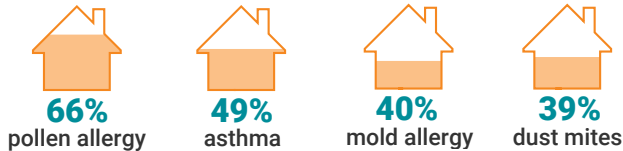

FE191 | Golden Lightning
French Coffee
36" x 36",
12" Drop, DNR

FE201 | Continental*
Cream
36" x 36", DNR
*Previously 33043

According to a recent survey*, respondents identified the following conditions as having the most impact on their household: